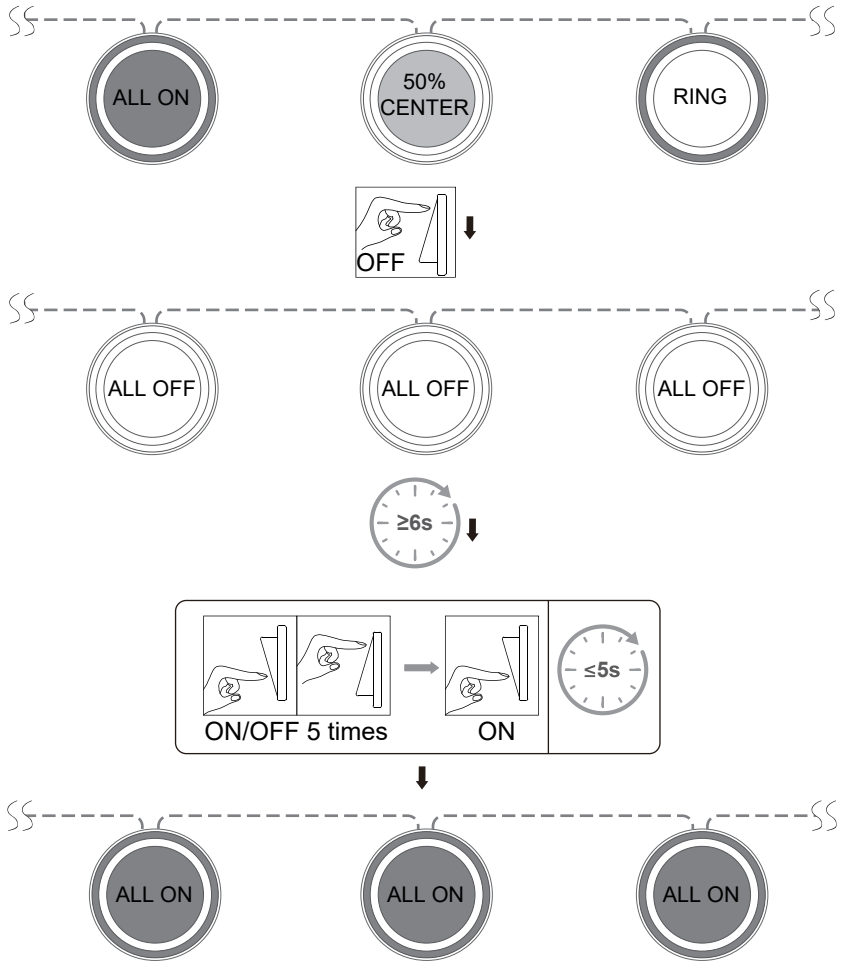

Reset function:

* If you want to install this light fixture in your bathroom and knowing some countries have extra local installation/safety requirements, always contact your local electrician before installation (eg. France)!