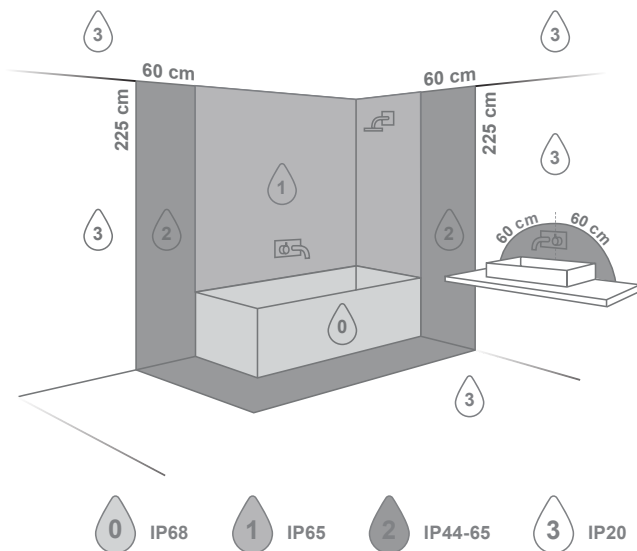

Reset function:

* If you want to install this light fixture in your bathroom and knowing some countries have extra local installation/safety requirements, always contact your local electrician before installation (eg. France)!