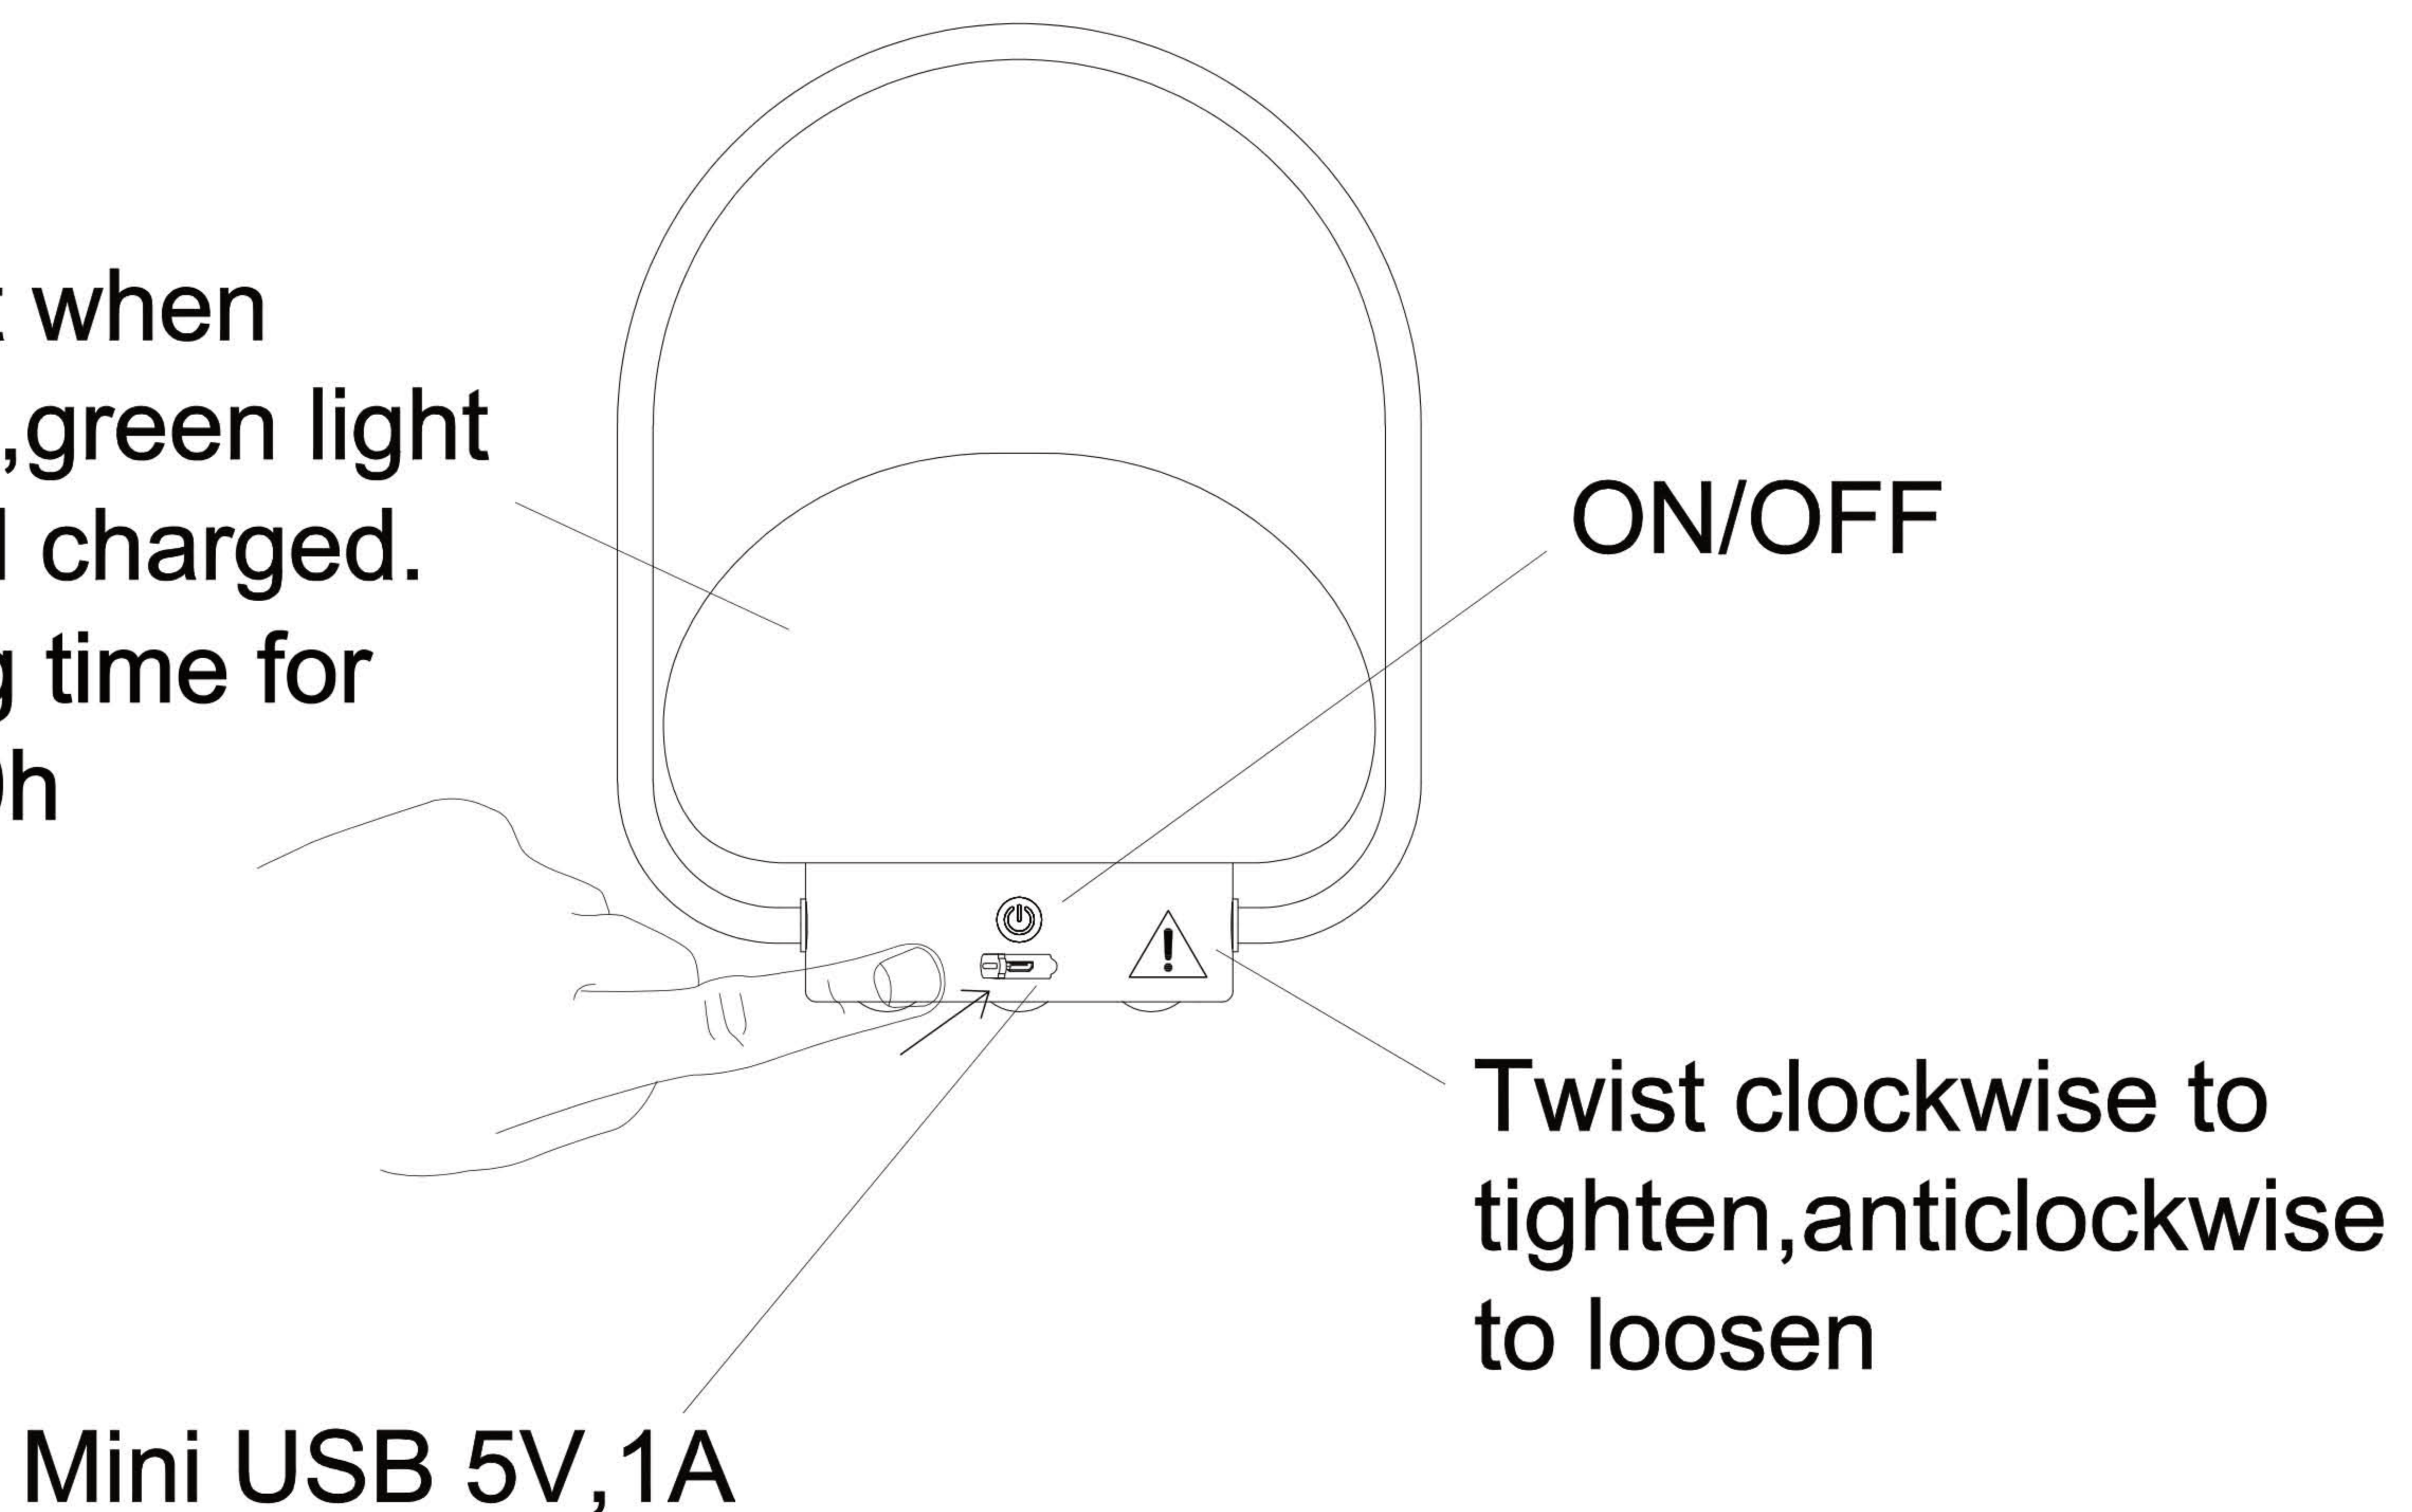

Red light when charging, green light when full charged.
Charging time for 100%:10h

3-STEP MOODMAKER™

This product contains a light source of energy efficiency class F.
Non replaceable light source

Warning

* This luminaire has been designed to be used in operating temperatures between -20° and +45°C. If luminaire is used in other ambient temperatures, the life of the battery may be reduced and not work properly. Don't leave this product under direct sunlight.