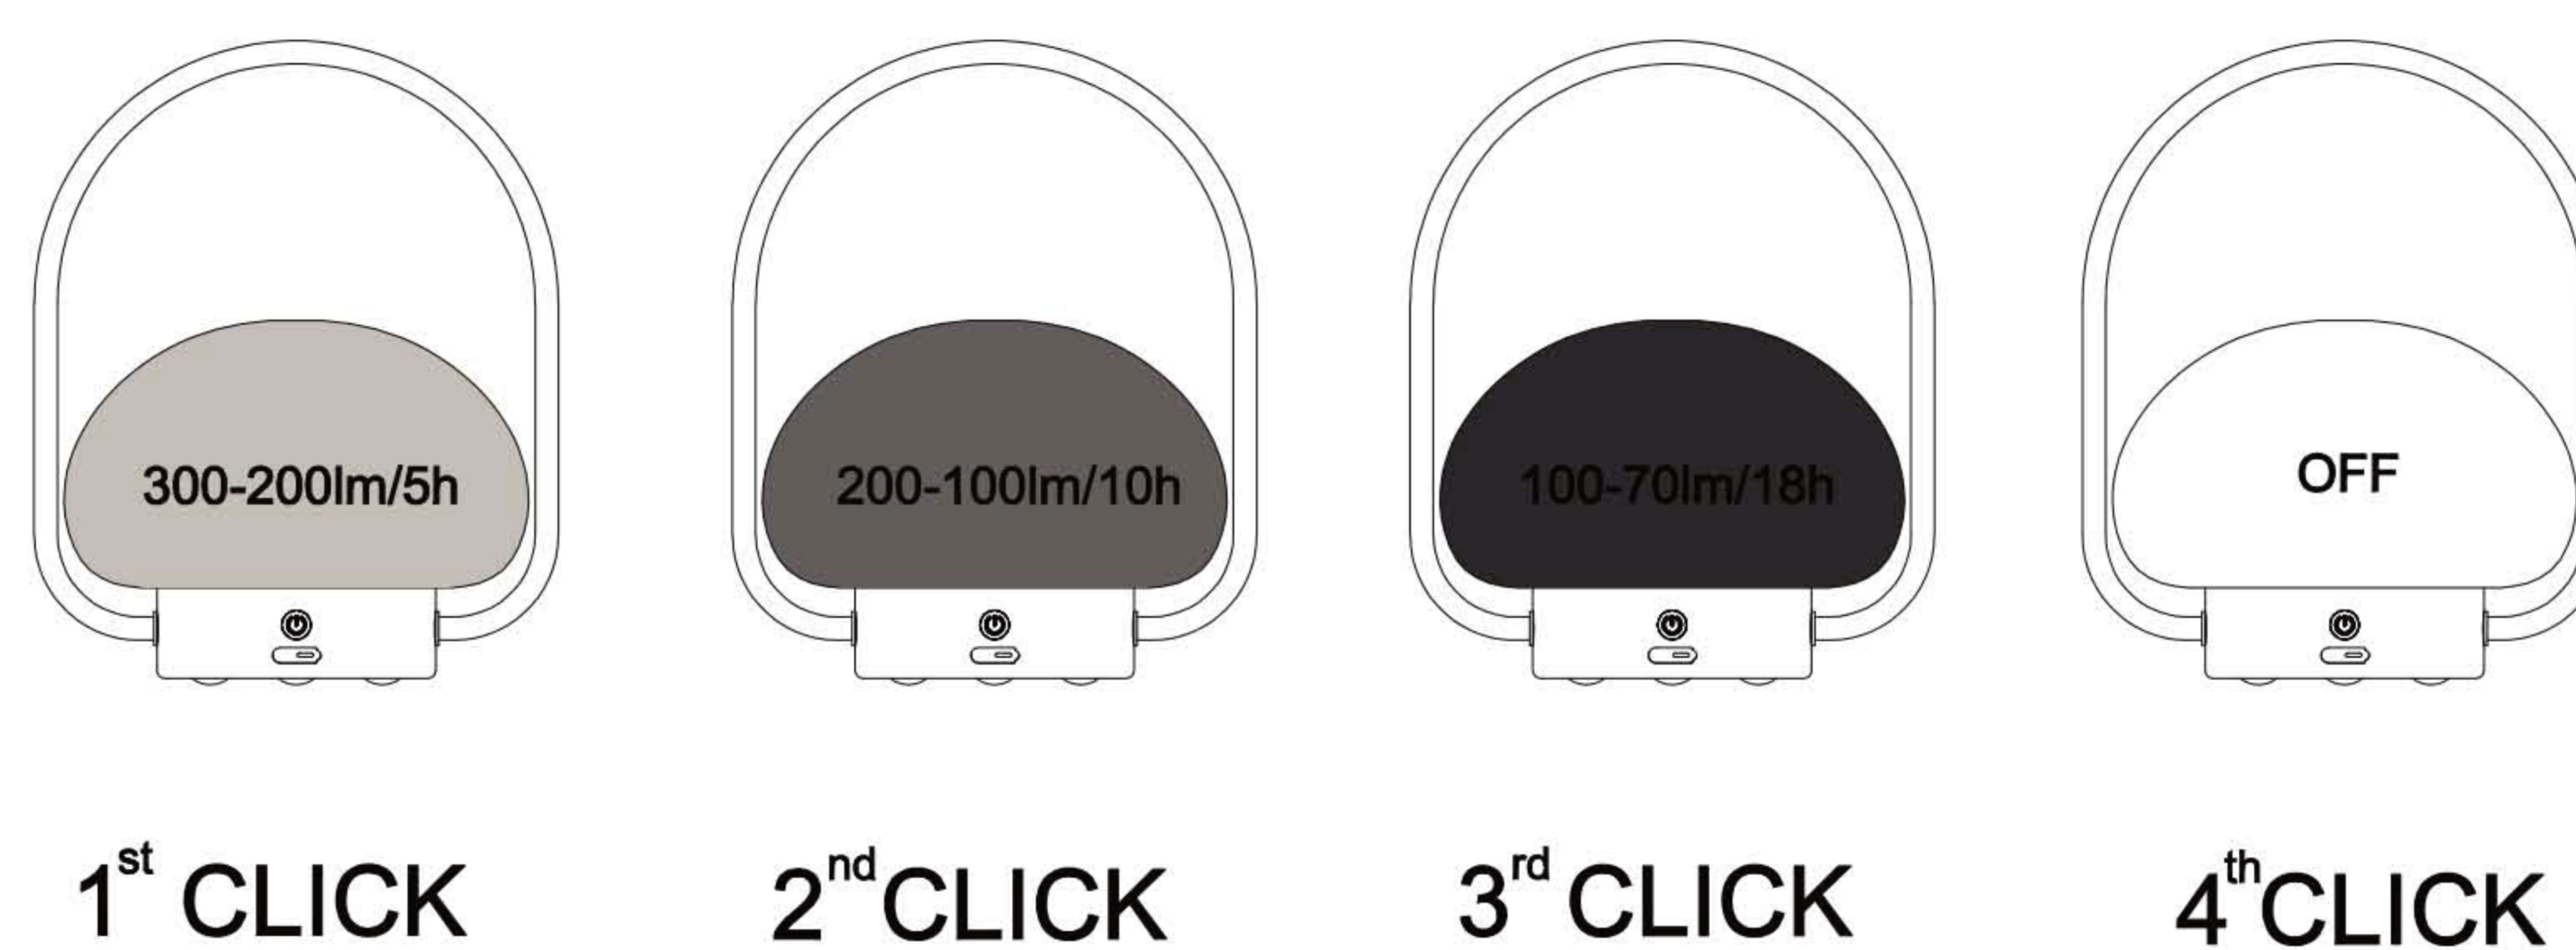

Red light when charging, green light when full charged.
Charging time for 100%:10h

3-STEP MOODMAKER™

This product contains a light source of energy efficiency class F.
Non replaceable light source

Warning

* This luminaire has been designed to be used in operating temperatures between -20° and +45°C. If luminaire is used in other ambient temperatures, the life of the battery may be reduced and not work properly. Don't leave this product under direct sunlight.