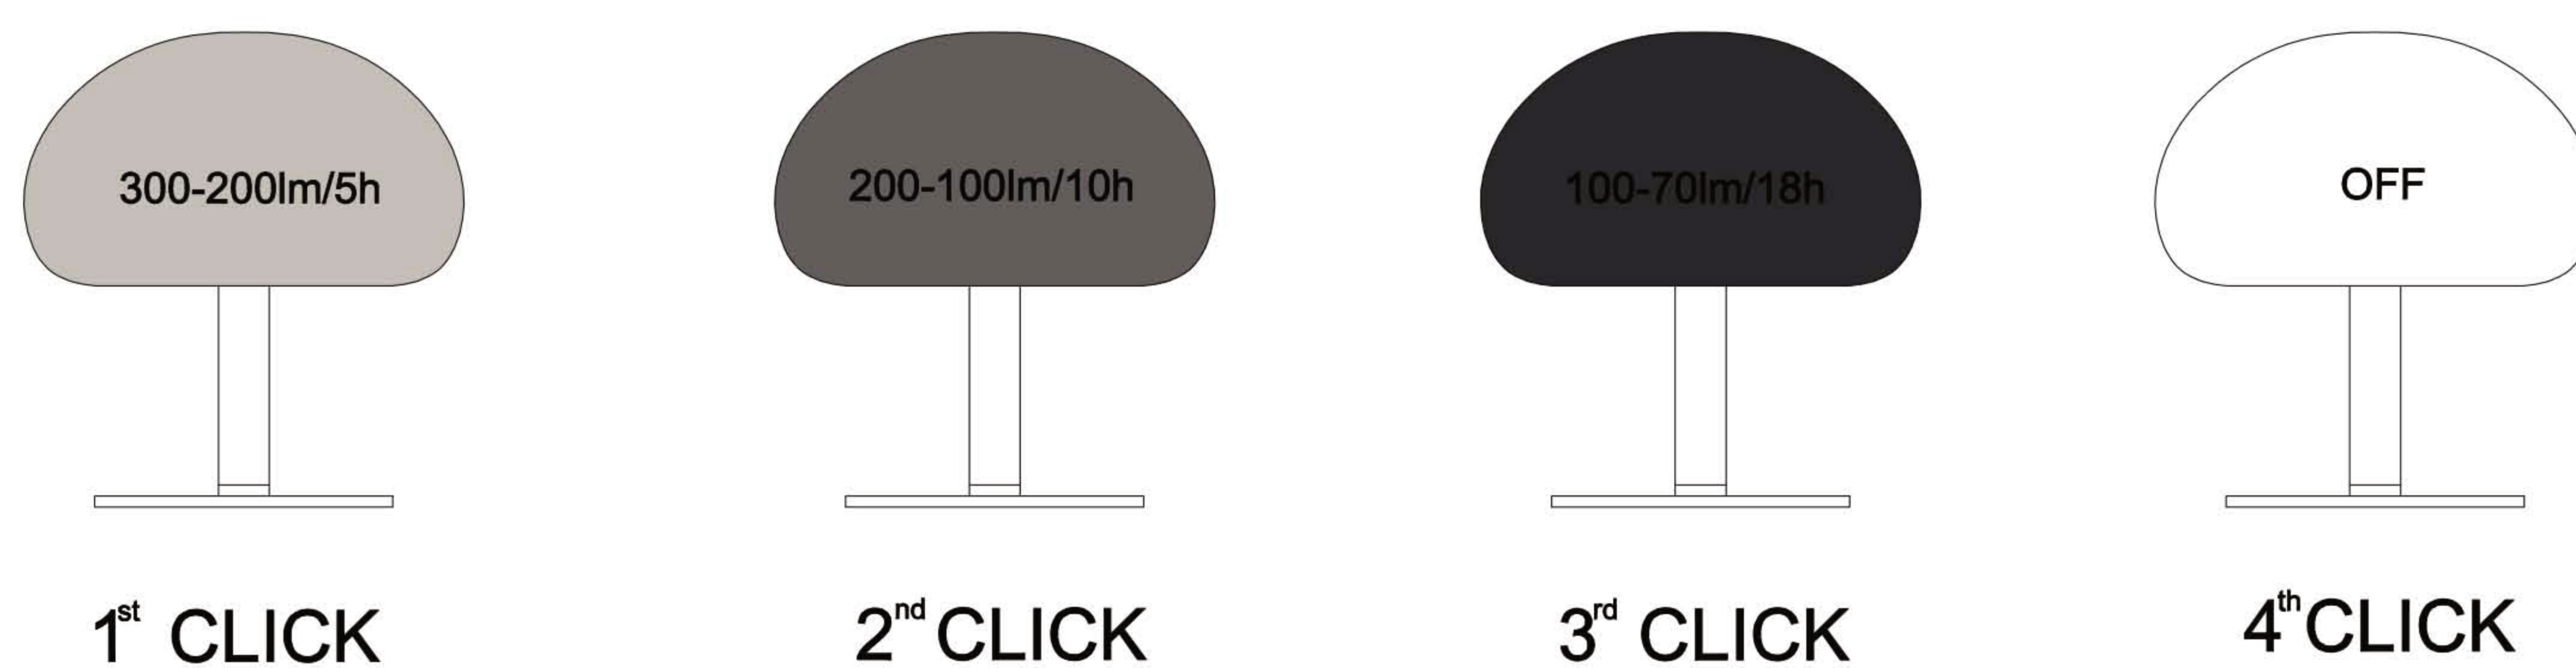

3-STEP MOODMAKER™

This product contains a light source of energy efficiency class F.
Non replaceable light source

Warning

* This luminaire has been designed to be used in operating temperatures between -20° and +45°C. If luminaire is used in other ambient temperatures, the life of the battery may be reduced and not work properly. Don't leave this product under direct sunlight.