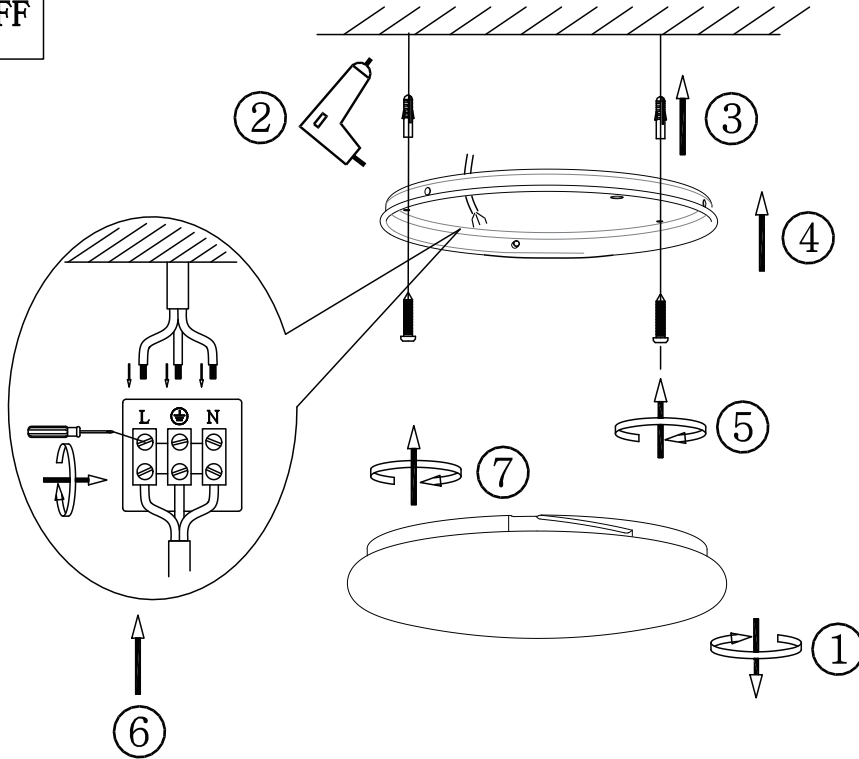

rabalux®

71132 71133
71134

B

Detection Area

Hold Time

Daylight Threshold

	1	2	
I	ON	ON	100%
II	ON	-	75%
III	-	ON	50%
IV	-	-	25%

	3	4	5	
I	ON	ON	ON	5S
II	ON	ON	-	30S
III	ON	-	ON	1min
IV	ON	-	-	3min
V	-	ON	ON	5min
VI	-	ON	-	10min
VII	-	-	ON	20min
VII	-	-	-	30min

	6	7	8	
I	ON	ON	ON	2Lux
II	ON	ON	-	10Lux
III	-	ON	-	25Lux
IV	ON	-	-	50Lux
V	-	-	-	Disable