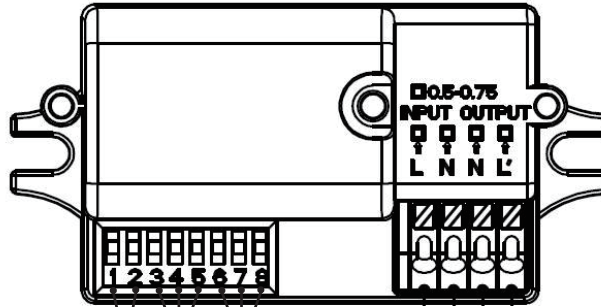

rabalux®

71132 71133
71134

B

Detection Area

Hold Time

Daylight Threshold

	1	2	
I	ON	ON	100%
II	ON	-	75%
III	-	ON	50%
IV	-	-	25%

	3	4	5	
I	ON	ON	ON	5S
II	ON	ON	-	30S
III	ON	-	ON	1min
IV	ON	-	-	3min
V	-	ON	ON	5min
VI	-	ON	-	10min
VII	-	-	ON	20min
VII	-	-	-	30min

	6	7	8	
I	ON	ON	ON	2Lux
II	ON	ON	-	10Lux
III	-	ON	-	25Lux
IV	ON	-	-	50Lux
V	-	-	-	Disable