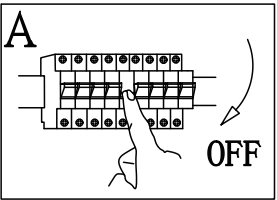

rabalux®

71132 71133
71134

B

Detection Area

Hold Time

Daylight Threshold

	1	2	
I	ON	ON	100%
II	ON	-	75%
III	-	ON	50%
IV	-	-	25%

	3	4	5	
I	ON	ON	ON	5S
II	ON	ON	-	30S
III	ON	-	ON	1min
IV	ON	-	-	3min
V	-	ON	ON	5min
VI	-	ON	-	10min
VII	-	-	ON	20min
VII	-	-	-	30min