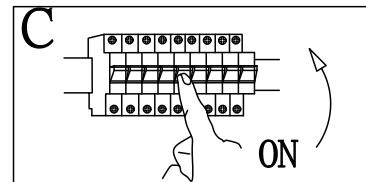

rabalux®

71132 71133
71134

B

Detection Area

Hold Time

Daylight Threshold

	1	2	
I	ON	ON	100%
II	ON	-	75%
III	-	ON	50%
IV	-	-	25%

	3	4	5	
I	ON	ON	ON	5S
II	ON	ON	-	30S
III	ON	-	ON	1min
IV	ON	-	-	3min
V	-	ON	ON	5min
VI	-	ON	-	10min
VII	-	-	ON	20min
VII	-	-	-	30min